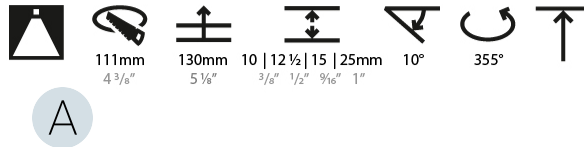

ELECTRICAL

Lamp Type: LED (Zhaga Standard)
Input Wattage (W): 15.5
Total Output Wattage (W): 14.5
Dimming: Tri-Mode (Non-Dimming and Phase Dimming (120Vac only) and 0-10V Dimming)
Driver Included: No
Driver Location: Recessed Housing
Driver Type: Constant Current - Universal
Driver Class: Class 2
Housing: See components
Input Voltage (V): 120 - 277
Constant Current (MA): 500

LED

Number of LEDs: 1
Color Temperature (°K): 2700 / 3000 / 3500 / 4000
Max. Delivered Lumen (lm): 940 / 980 / 1029 / 1050
Nominal Lumen (lm): 1386 / 1438 / 1511 / 1542
CRI: >90 CRI
Efficiency (%): 87.9 / 88.4 / 87.9
Lamp Life (hrs): 50000
Upon Request: RGB-W Tunable White Special Color Temperature Special LED

OPTICAL

Reflector: 20 / 40 / 60
Adjustability: Rotational 355°; Tilt 10°
Upon Request: Special Beam Angles

RATINGS AND CERTIFICATIONS

Zaneen Group Inc. © 2024, T 1800-388-3382, F 416-247-9319, www.zaneen.com
Certified By: Certified for North American Standards
Available for International specifications by adding "INT" at the end of the existing Model #. For assistance on 'custom' specifications, contact zteam@zaneen.com.
IP Rating: IP20
If a conflict occurs to supply the best product, we reserve the right to change specifications or materials without notice. The most recent specification sheets are found at zaneen.com