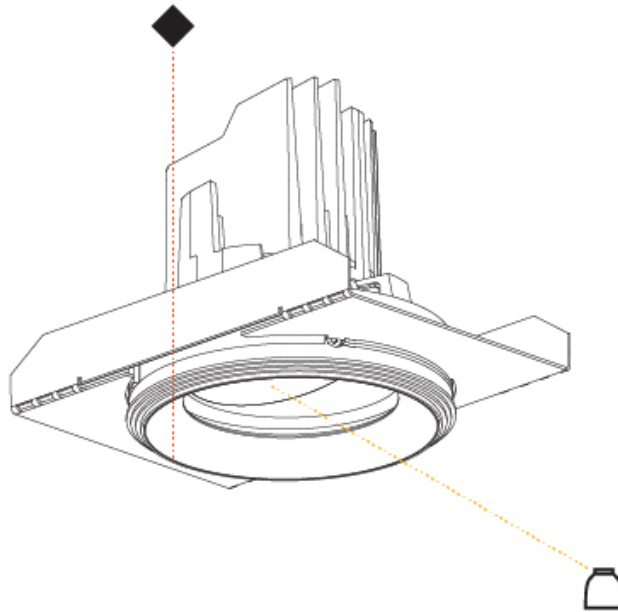

BIONIQ ROUND SEMI ADJUSTABLE TRIMLESS

A35200-

PROJECT _____

TYPE _____

SPECIFIER _____

QUANTITY _____

DATE _____