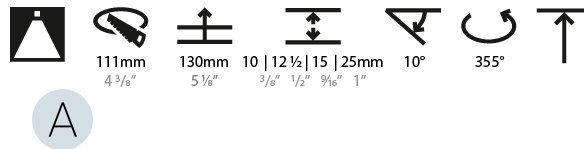

ELECTRICAL

Lamp Type: LED (Zhaga Standard)
Input Wattage (W): 13.2 / 16.5
Total Output Wattage (W): 12.1 / 14.7
Dimming: Tri-Mode (Non-Dimming and Phase Dimming (120Vac only) and 0-10V Dimming)
Driver Included: No
Driver Location: Recessed Housing
Driver Type: Constant Current - Universal
Driver Class: Class 2
Housing: See components
Input Voltage (V): 120 - 277
Constant Current (MA): 350

LED

Number of LEDs: 1
Color Temperature (°K): 2700 / 3000 / 3500 / 4000
Max. Delivered Lumen (lm): 850 / 950 / 1019 / 1040
Nominal Lumen (lm): 960 / 1070 / 1156 / 1180
CRI: >90 CRI
Efficiency (%): 88.5
Lamp Life (hrs): 50000
Upon Request: RGB-W Tunable White Special Color Temperature Special LED

OPTICAL

Reflector°: 10
Adjustability: Rotational 355°; Tilt 10°
Upon Request: Special Beam Angles

RATINGS AND CERTIFICATIONS

Zaneen Group Inc. © 2024, T 1800-388-3382, F 416-247-9319, www.zaneen.com
Certified By: Certified for North American Standards
Available for International specifications by adding "INT" at the end of the existing Model #. For assistance on 'custom' specifications, contact zteam@zaneen.com.
IP Rating: IP20
If a conflict occurs to supply the best product, we reserve the right to change specifications or materials without notice. The most recent specification sheets are found at zaneen.com